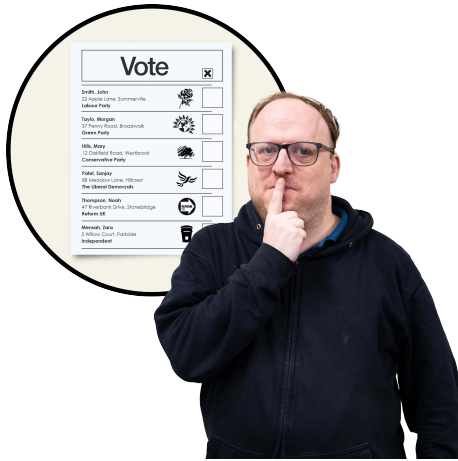

## Step 4

When you have marked your ballot paper, fold it in half so that nobody can see how you have voted.

## Step 5

You will need to put your folded ballot paper into the ballot box.

A ballot box is a locked box where all votes are kept safe.

You can ask the staff if you are unsure where to put the ballot paper.

# Voting is secret

Do not let anyone see how you voted.

Do not say who you have voted for in the polling station.

You can talk about your vote after you have left the polling station.