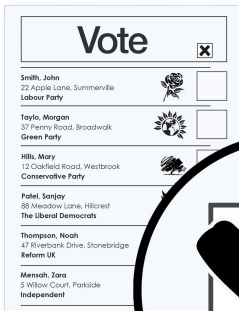

# Step 3

You will see a poster in the voting booth.

The poster will tell you how to vote.

You can ask the staff to read the instructions.

If you have someone you trust with you, they can read the instructions.

Do what the poster says and mark your ballot paper with a cross.

Make sure it is clear who you are voting for.

If you make a mistake just tell the staff.