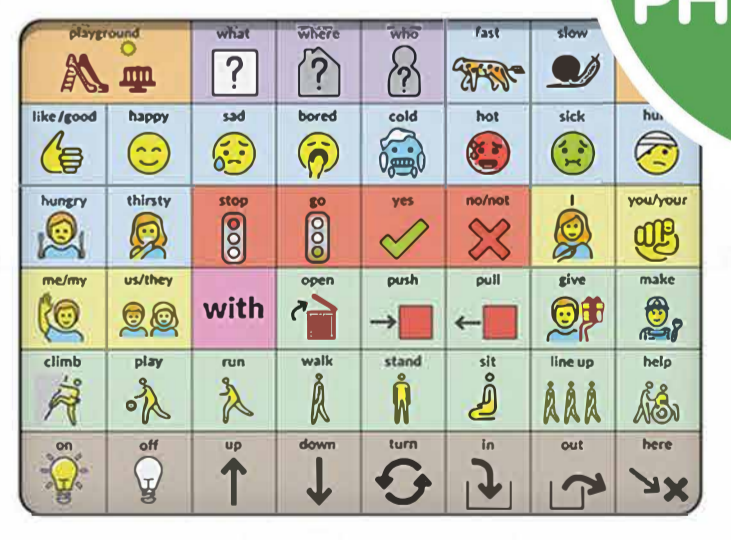

5
Crazy Gander Springer

COMMUNICATE FEELINGS AND NEEDS VISUALLY AND PHYSICALLY