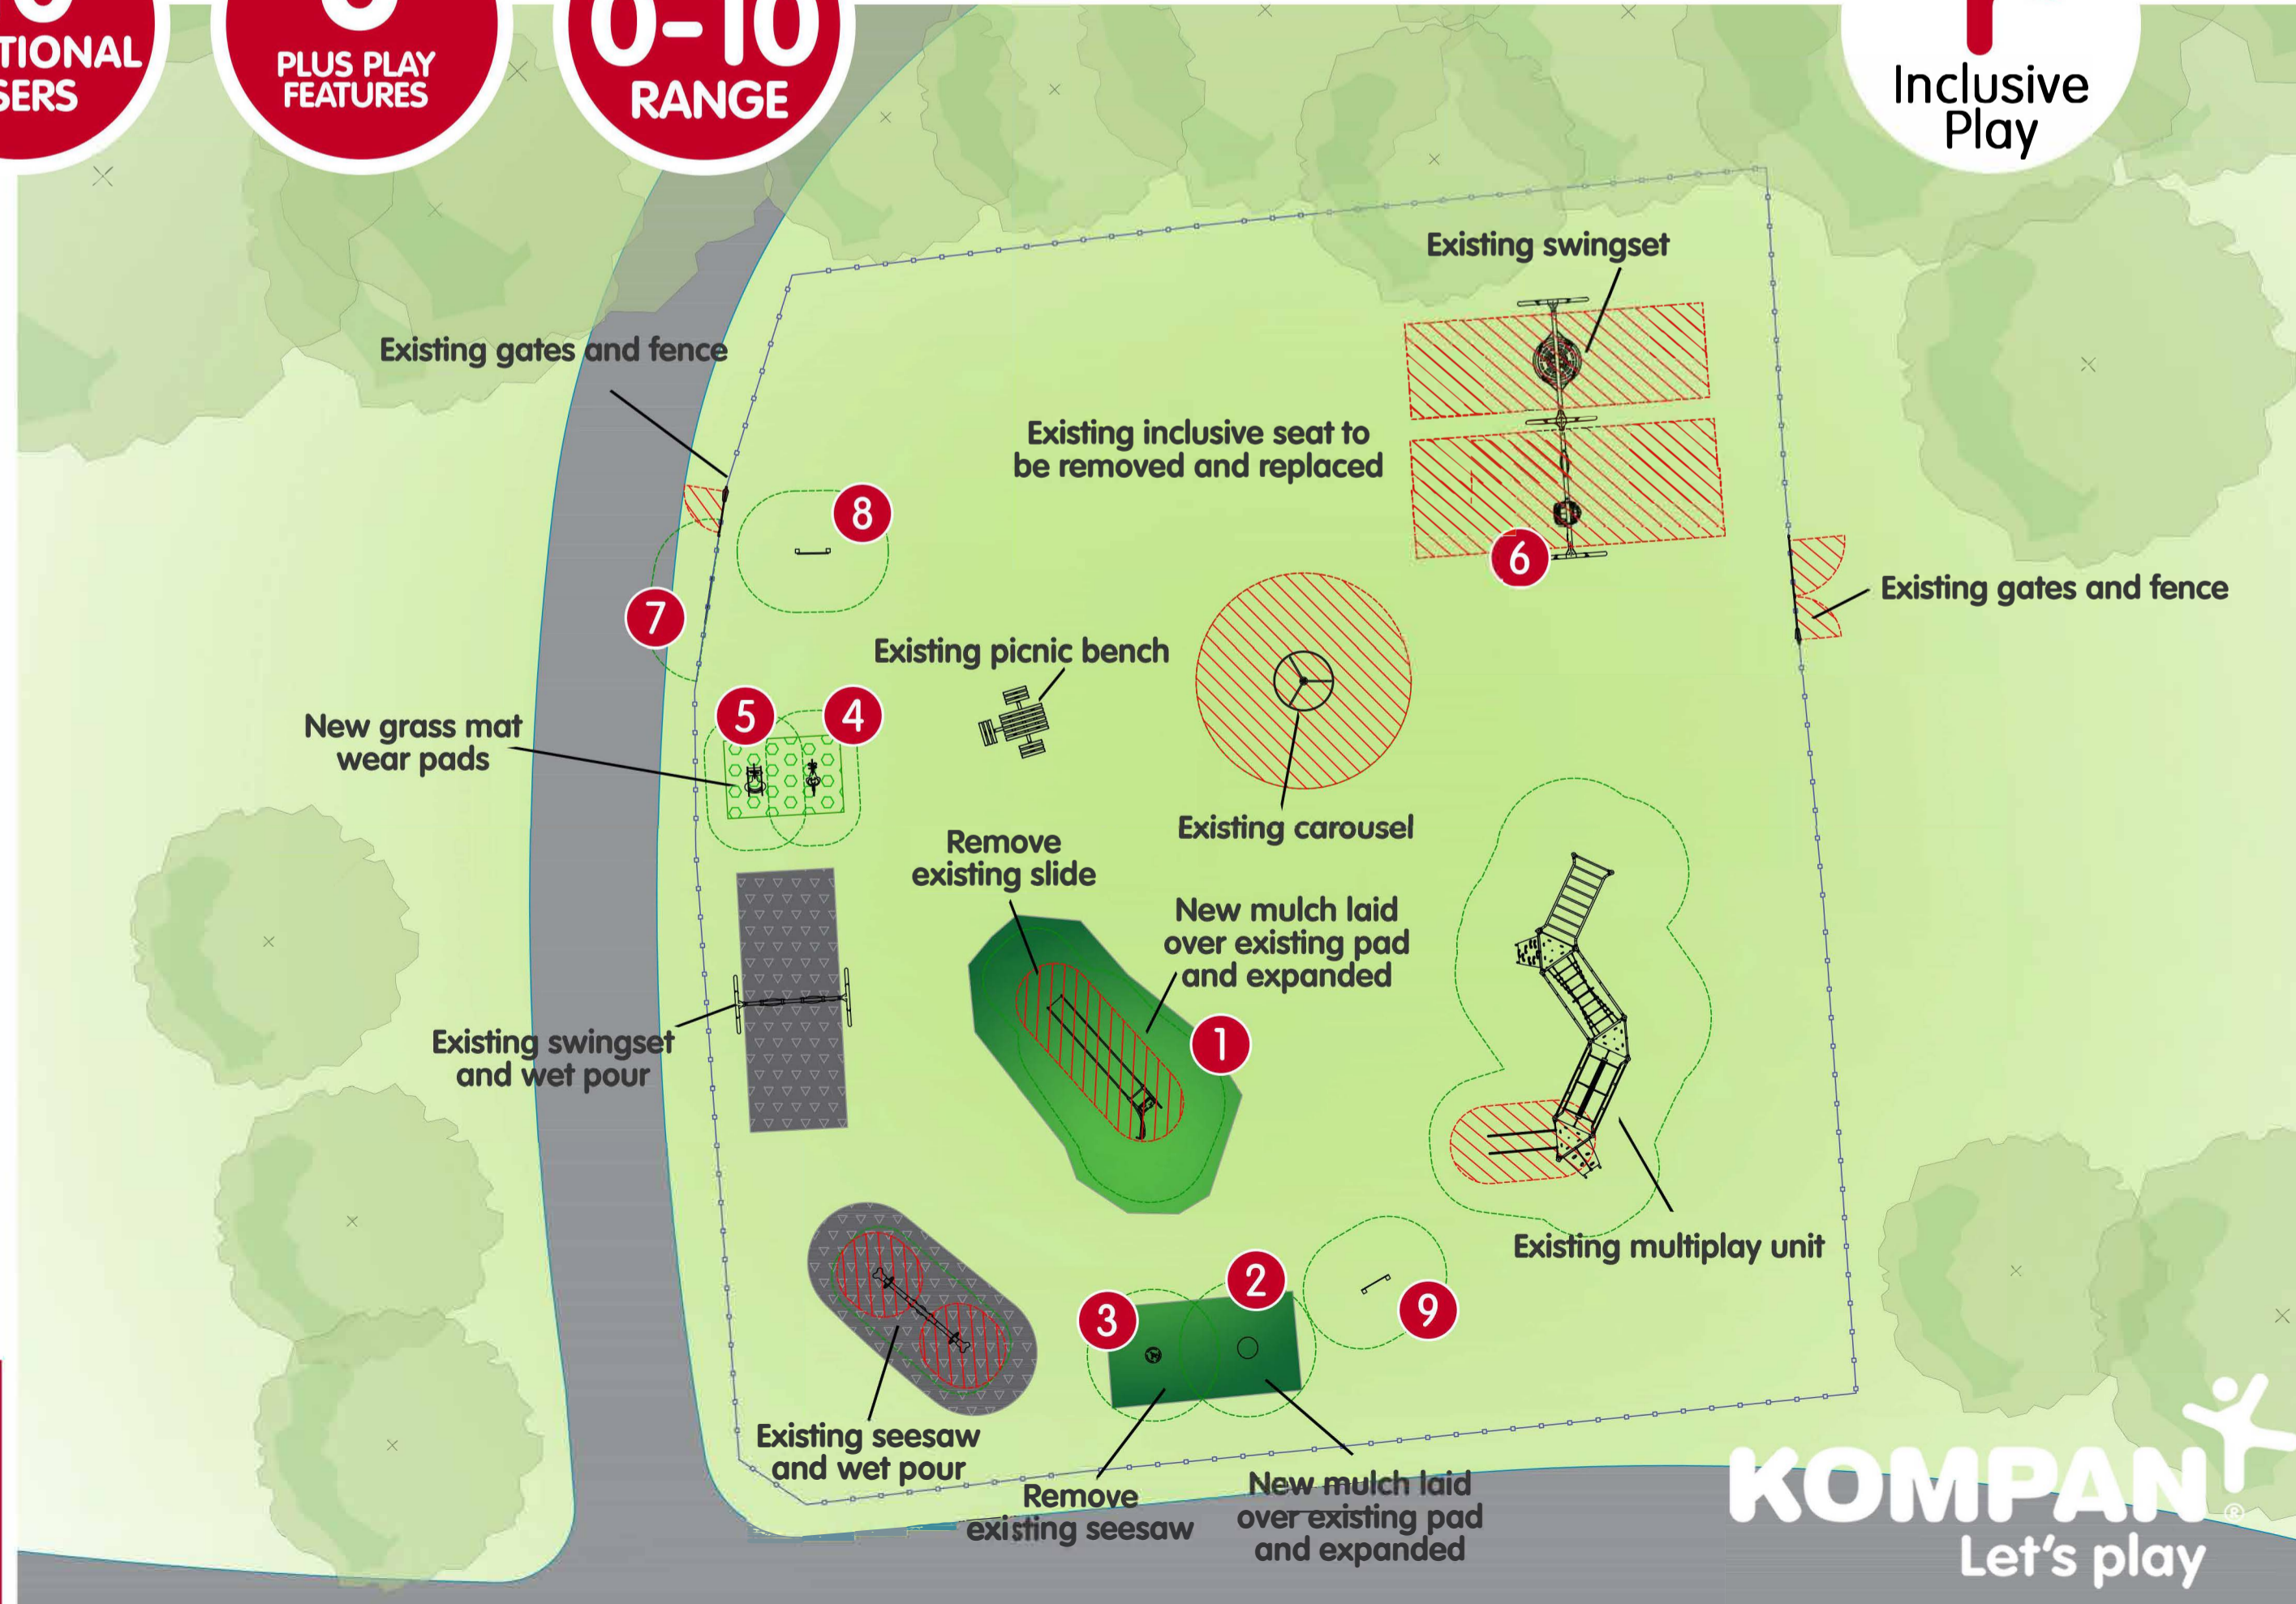

CLIMB THE LADDER OR SCALE THE WALL

1
Climbing Slide

Social play

Hello Braille Sign

MOUNTED TO THE ENTRANCE TO WELCOME ALL

3
Spica

Spinning

6
Inclusive Seat

Pattern Sliders Panel

9
COGNITIVE CHALLENGE AND FUN PUZZLE SOLVING GAMES

Social play

2
Spinner Bowl

Spinning

4
Crazy Hen Springer

Rocking

BACK REST FOR INCLUSIVE SUPPORT

5
Crazy Gander Springer

COMMUNICATE FEELINGS AND NEEDS VISUALLY AND PHYSICALLY

Communication Panel

Social play

LIFETIME* WARRANTY
*Lifetime of the product until the product is removed or damaged due to use of the product.
• KOMPAN HDPE Panels
• EcoCore™ and other
• Stainless steel hardware
• Galvanised structural parts

10
ADDITIONAL USERS

6
PLUS PLAY FEATURES

AGE 0-10 RANGE

SURFACING KEY

- Existing Rubber Surfacing Black Wet Pour
- Existing Tarmac
- Existing Planting
- Bonded Rubber Mulch
- Grass Mat Tiles